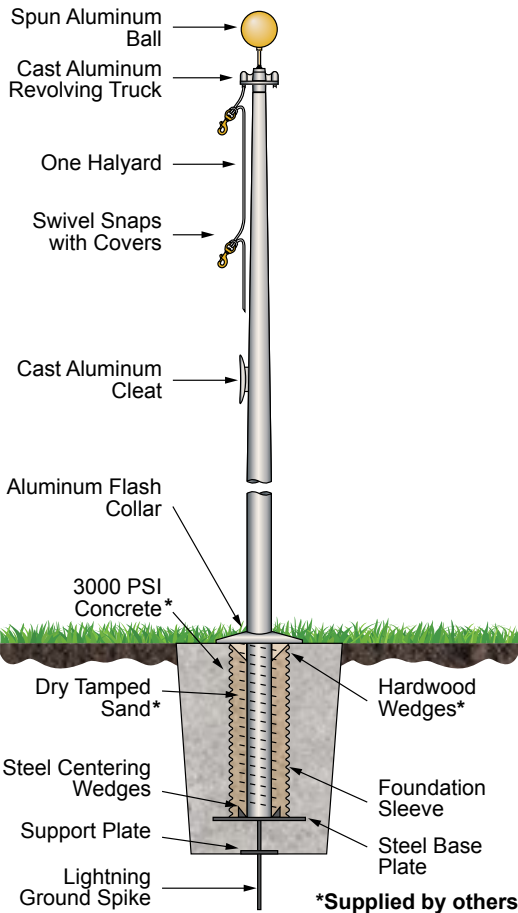

OUTDOOR FLAGPOLES | Atlas

ATLAS SERIES

External Halyard Ground Set Cone Tapered Aluminum Flagpoles

STANDARD ACCESSORIES

- Gold anodized aluminum ball ornament
- Cast aluminum revolving truck with pulley (ECSA20 and ECSA25 supplied with cap style revolving truck)
- Solid braided polyester halyard
- Swivel flag snaps w/vinyl snap covers
- Cast aluminum cleat with mounting screws
- Spun aluminum flash collar
- Galvanized steel foundation sleeve

MODEL	EXPOSED HEIGHT	OVERALL LENGTH	# OF SECTIONS	BUTT DIA.	TOP DIA.	WALL	UNFLAGGED MAX. WIND SPEED	FLAGGED MAX. WIND SPEED	SUGGESTED FLAG SIZE	SHIPPING WEIGHT
ECSA20	20'	22'	1	4"	2-3/8"	.125	152 MPH	110 MPH	3' x 5'	92 lbs.
ECSA25	25'	27'	1	4"	2-3/8"	.125	113 MPH	88 MPH	4' x 6'	112 lbs.
ECXA25	25'	27'	1	5"	3"	.156	183 MPH	120 MPH	4' x 6'	147 lbs.
ECXA30	30'	33'	1 or 2*	5"	3"	.156	119 MPH	95 MPH	5' x 8'	162 lbs.
ECL30	30'	33'	1	5"	3"	.188	131 MPH	100 MPH	5' x 8'	180 lbs.
ECA30	30'	33'	1 or 2*	6"	3-1/2"	.156	184 MPH	115 MPH	5' x 8'	218 lbs.
ECSA35	35'	38-1/2'	1	5"	3"	.188	104 MPH	86 MPH	6' x 10'	228 lbs.
ECA35	35'	38-1/2'	1 or 2*	7"	3-1/2"	.156	175 MPH	114 MPH	6' x 10'	251 lbs.
ECA40	40'	44'	2**	8"	3-1/2"	.156	171 MPH	110 MPH	8' x 12'	298 lbs.
ECXA60	60'	66'	3**	10"	4"	.250	150 MPH	106 MPH	12' x 18'	754 lbs.

*Supplied by others

Note: the ECSA20 and ECSA25 flagpoles are not supplied with a plate support or centering wedges.

* Flagpole models available in both one and two section styles; please specify when placing your order. Single section pole(s) will be shipped if not specified. **Add 10% to the pricing for two section style flagpoles.**

** Flagpole models available in multi-piece pole(s) only.

SATIN

MODEL	ITEM #	1-2	3-6	7+
ECSA20	320337	$1,310	$1,250	$1,170
ECSA25	320338	1,400	1,330	1,250
ECXA25	320339	2,380	2,210	2,110
ECXA30	320340	2,680	2,530	2,390
ECL30	320884	2,860	2,720	2,580
ECA30	320341	3,290	3,130	2,950
ECSA35	320342	2,980	2,840	2,670
ECA35	320343	3,910	3,680	3,500
ECA40	320344	5,730	5,530	5,250
ECXA60	320345	13,080	12,500	11,790

CLEAR ANODIZED

MODEL	ITEM #	1-2	3-6	7+
ECSA20	320346	$1,670	$1,590	$1,490
ECSA25	320347	1,800	1,710	1,640
ECXA25	320348	2,870	2,760	2,590
ECXA30	320349	3,220	3,080	2,890
ECL30	320885	3,350	3,220	3,000
ECA30	320350	4,000	3,810	3,590
ECSA35	320351	3,700	3,530	3,340
ECA35	320352	4,840	4,570	4,320
ECA40	320353	7,040	6,680	6,290
ECXA60	320354	15,410	14,650	13,890

BRONZE ANODIZED

MODEL	ITEM #	1-2	3-6	7+
ECSA20	320355	$1,750	$1,660	$1,560
ECSA25	320356	1,920	1,790	1,670
ECXA25	320357	3,010	2,860	2,720
ECXA30	320358	3,380	3,190	3,030
ECL30	320886	3,520	3,340	3,170
ECA30	320359	4,120	3,920	3,710
ECSA35	320360	3,750	3,570	3,420
ECA35	320361	4,960	4,730	4,440
ECA40	320362	7,220	6,880	6,510
ECXA60	320363	15,750	14,950	14,240

BLACK ANODIZED

MODEL	ITEM #	1-2	3-6	7+
ECSA20	320364	$1,840	$1,750	$1,650
ECSA25	320365	2,020	1,940	1,800
ECXA25	320366	3,080	2,940	2,780
ECXA30	320367	3,500	3,330	3,090
ECL30	320887	3,600	3,430	3,230
ECA30	320368	4,290	4,110	3,830
ECSA35	320369	3,990	3,750	3,570
ECA35	320370	5,230	4,970	4,730
ECA40	320371	7,610	7,220	6,860
ECXA60	320372	16,430	15,610	14,750

Add $60.00 to any of the flagpole pricing above for double-cleat/double-halyard flagpoles.