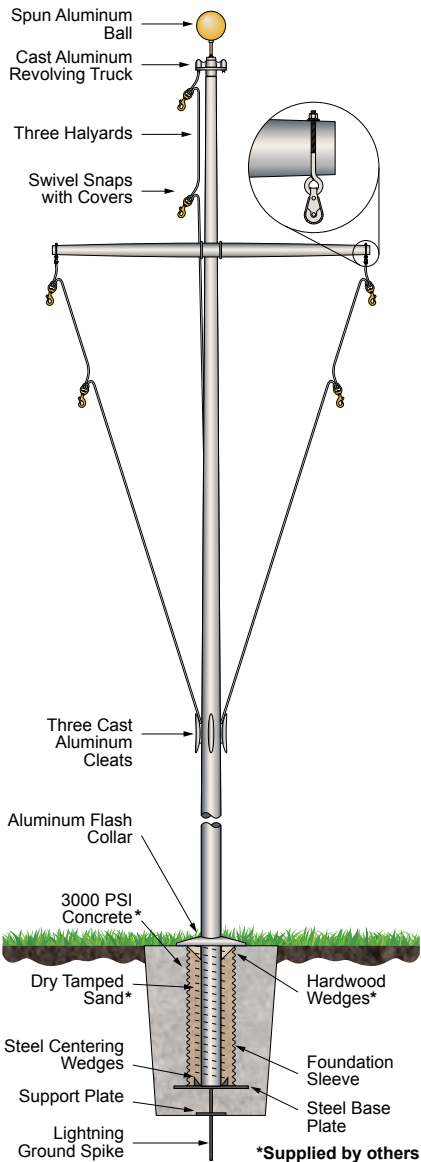

SINGLE MAST NAUTICAL SERIES WITH YARDARM

External Halyard Ground Set Cone Tapered Aluminum Flagpoles