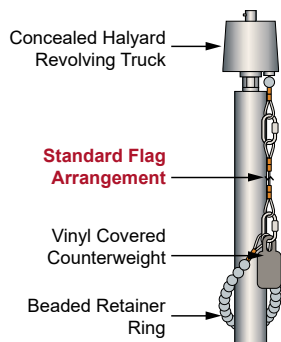

STANDARD FLAG ARRANGEMENTS

Constructed of 1/8" stainless steel aircraft cable with a stainless steel thimble attached at each end with 2 copper crimps. These flag arrangements provide the method of attaching the flag or flags to the cable assembly. This is also an excellent method for changing the quantity of flags or the size(s) of flag(s) without having to change the entire cable assembly. Standard flag arrangements are supplied with either 2 or 3 stainless steel quick links depending on the recommended flag size. Deluxe arrangements are supplied with a more complete set of accessories.

MODEL	ITEM #	FOR FLAG SIZE	# OF QUICK LINKS	1-5	6+	LBS.
FA1	360473	12" x 18"	2	$53	$46	.35
FA2	360079	2' x 3'	2	65	61	.50
FA25	360080	2-1/2' x 4'	2	70	65	.55
FA3	360081	3' x 5'	2	73	66	.55
FA4	360082	4' x 6'	2	75	70	.60
FA5	360083	5' x 8' or 5' x 9-1/2'	2	79	73	.65
FA6	360084	6' x 10'	2	84	79	.65
FA8	360085	8' x 12'	2	174	153	.70
FA10	360086	10' x 15' or 10' x 19'	3	178	159	.95
FA12	360087	12' x 18'	3	190	174	1.0
FA15	360088	15' x 25'	3	195	182	1.1
FA20	360089	20' x 30' or 20' x 38'	3	203	184	1.3
FA25	360090	25' x 40'	3	221	200	2.0
FA30	360091	30' x 50' or 30' x 60'	3	228	203	2.8