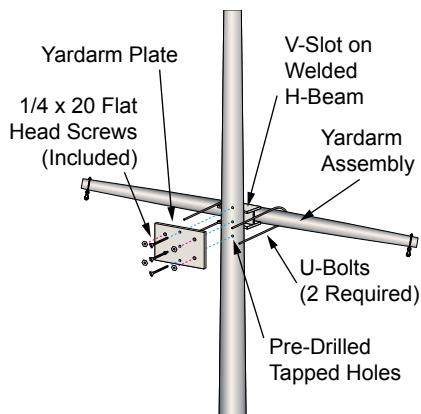

YARDARM ASSEMBLY DETAIL