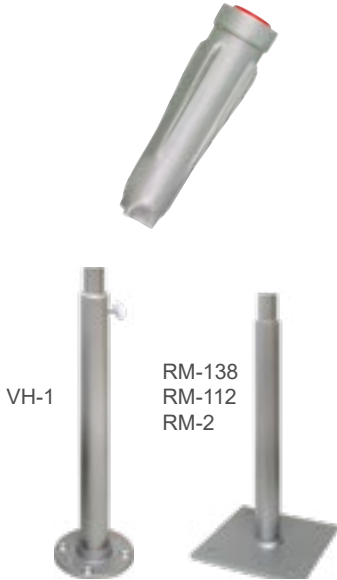

Supplied with Top Cap

ITEM #	MODEL	FOR POLE DIA.	LENGTH	1-11	12-71	72+	LBS.
310099	ECSC-1	1"	6"	\$41.00	\$39.50	\$36.50	.80
310100	ECSC-138	1-3/8"	8-1/2"	46.50	45.00	41.50	.95

VERTICAL HOLDERS

Supplied with Thumb Screw