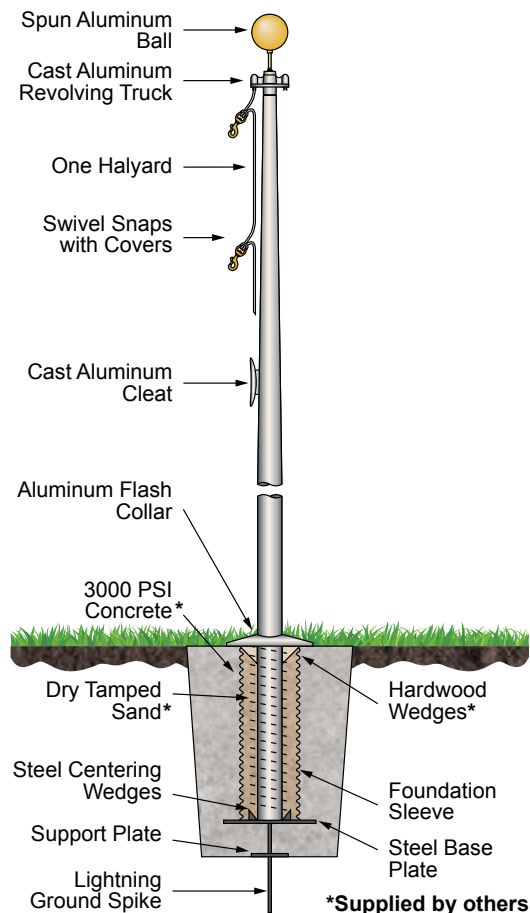

OUTDOOR FLAGPOLES | Hurricane

HURRICANE SERIES FLAGPOLES

External Halyard Ground Set Cone Tapered Aluminum Flagpoles

STANDARD EXTERNAL POLE ACCESSORIES

- Gold anodized aluminum ball ornament
- Cast aluminum revolving truck w/pulley
- Solid braided polyester halyard
- Swivel flag snaps w/vinyl snap covers
- Cast aluminum cleat with mounting screws
- Spun aluminum flash collar
- Galvanized steel foundation sleeve

Increased Wall Thickness or Butt Diameter Make Our Hurricane Series Flagpoles the Best Choice for High Wind Locations

MODEL	EXPOSED HEIGHT	OVERALL LENGTH	# OF SECTIONS	BUTT DIA.	TOP DIA.	WALL	UNFLAGGED MAX. WIND SPEED	FLAGGED MAX. WIND SPEED	SUGGESTED FLAG SIZE	SHIPPING WEIGHT
ECH25	25'	27'	1	6"	3-1/2"	.250	255 MPH	150+ MPH	4' x 6'	239 lbs.
ECH30	30'	33'	2	6"	3-1/2"	.250	241 MPH	150+ MPH	5' x 8'	322 lbs.
ECH35	35'	38-1/2'	2	8"	3-1/2"	.250	255 MPH	150 MPH	6' x 10'	351 lbs.
ECH40	40'	44'	2	8"	3-1/2"	.250	231 MPH	150 MPH	8' x 12'	399 lbs.
ECH50	50'	55'	3	10"	4"	.312	230 MPH	150 MPH	10' x 15'	661 lbs.

SATIN

MODEL	ITEM #	1-2	3-6	7+
ECH25	324117	$4,080	$3,890	$3,740
ECH30	324118	5,580	5,370	5,110
ECH35	324119	6,260	5,960	5,740
ECH40	324120	7,240	6,930	6,650
ECH50	324121	13,580	13,060	12,540

CLEAR ANODIZED

MODEL	ITEM #	1-2	3-6	7+
ECH25	324122	$4,680	$4,490	$4,210
ECH30	324123	6,410	6,110	5,890
ECH35	324124	7,330	6,990	6,730
ECH40	324125	8,550	8,210	7,910
ECH50	324126	15,560	14,950	14,320

BRONZE ANODIZED

MODEL	ITEM #	1-2	3-6	7+
ECH25	324127	$4,870	$4,680	$4,490
ECH30	324128	6,540	6,260	6,040
ECH35	324129	7,630	7,340	7,000
ECH40	324130	8,840	8,490	8,170
ECH50	324131	16,090	15,470	14,830

BLACK ANODIZED

MODEL	ITEM #	1-2	3-6	7+
ECH25	324132	$5,100	$4,920	$4,710
ECH30	324133	6,790	6,600	6,260
ECH35	324134	8,070	7,730	7,480
ECH40	324135	9,350	8,950	8,630
ECH50	324136	16,790	16,170	15,480

Add $60.00 to any of the flagpole pricing above for double-cleat/double-halyard flagpoles.