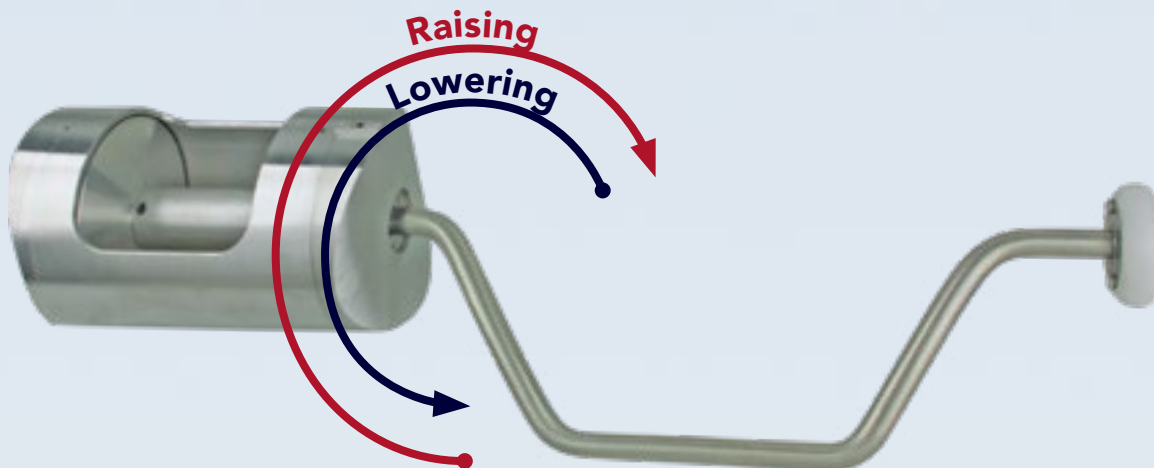

TOP PRODUCT: M-WINCH

Easy to use internal halyard winch system

- Maintenance free – No lubrication needed
- Sleek design
- Secure – Requires a key and specialized handle to lower flag
- Quick raising and lowering of flag
- Absence of separate braking system minimizes chance of slippage
- Available in 20' to 80' poles