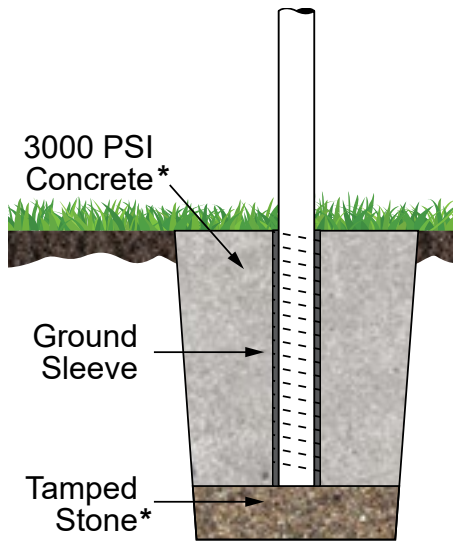

* Supplied by others