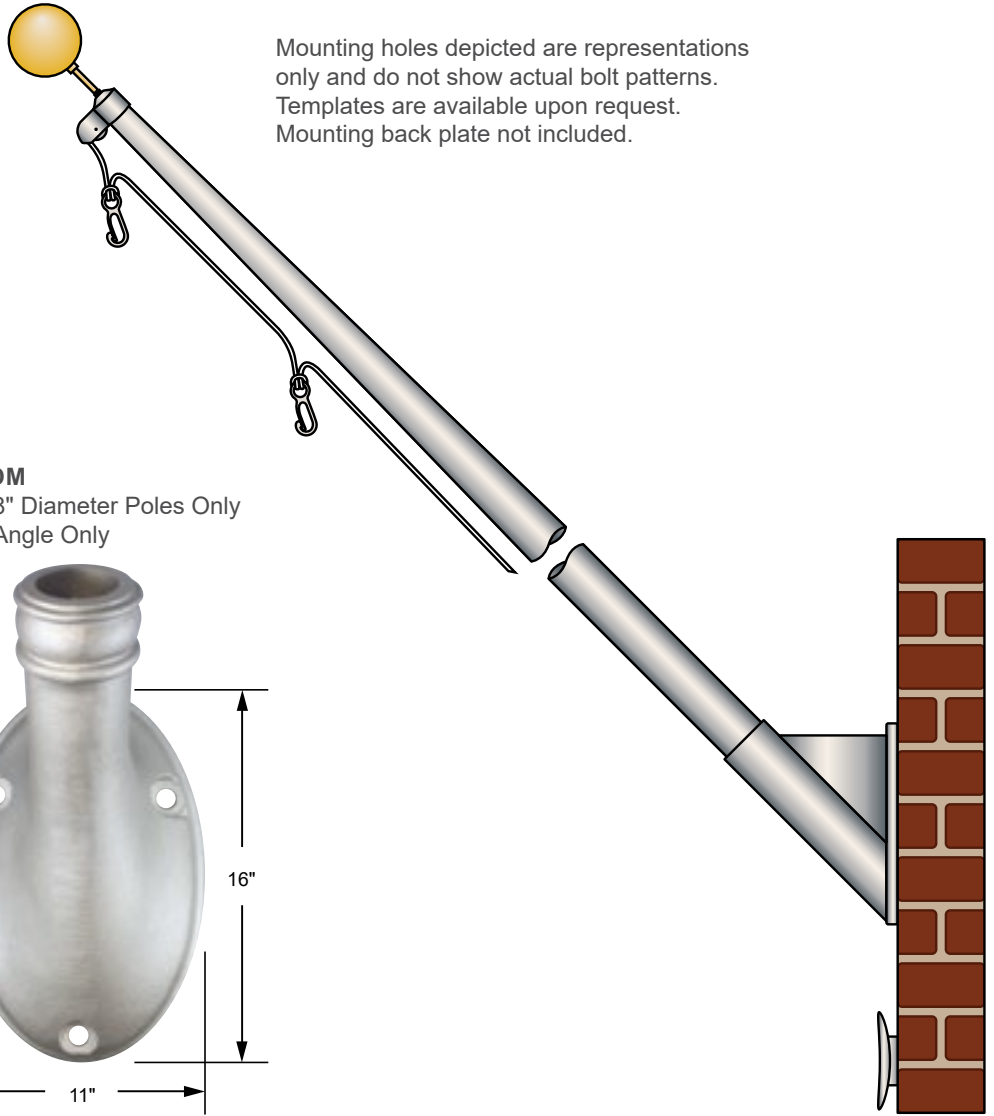

ECOM

2-3/8" Diameter Poles Only
45° Angle Only

Mounting holes depicted are representations only and do not show actual bolt patterns. Templates are available upon request. Mounting back plate not included.

All Models are Cone Tapered Except the ECOS Models which are Non-Tapering Poles

MODEL	OVERALL LENGTH	CONE TAPERED	NON-TAPERED	BUTT DIA.	TOP DIA.	WALL	SUGGESTED FLAG SIZE	SHIPPING WEIGHT
ECOM8	8'	•		2-3/8"	1-7/8"	.140	3' x 5'	51 lbs.
ECOM10	10'	•		2-3/8"	1-7/8"	.140	3' x 5'	58 lbs.
ECOM12	12'	•		2-3/8"	1-7/8"	.140	3' x 5'	58 lbs.
ECOST8	8'	•		3"	1-7/8"	.125	3' x 5'	36 lbs.
ECOST10	10'	•		3"	1-7/8"	.125	3' x 5'	39 lbs.
ECOS8	8'		•	3"	3"	.125	3' x 5'	35 lbs.
ECOS10	10'		•	3"	3"	.125	3' x 5'	38 lbs.
ECO8	8'	•		3-1/2"	2-3/8"	.125	3' x 5'	54 lbs.
ECO10	10'	•		3-1/2"	2-3/8"	.125	3' x 5'	58 lbs.
ECO12	12'	•		3-1/2"	2-3/8"	.125	3' x 5'	62 lbs.
ECO16	16'	•		3-1/2"	2-3/8"	.125	3' x 5'	71 lbs.

STANDARD ACCESSORIES

- Gold anodized aluminum ball ornament
- Cast aluminum stationary truck
- Solid braided polyester halyard
- Swivel flag snaps with vinyl covers
- Cast aluminum cleat with mounting screws
- Cast aluminum mounting brackets.
- If thru wall bolts are required, please advise length of bolt needed.