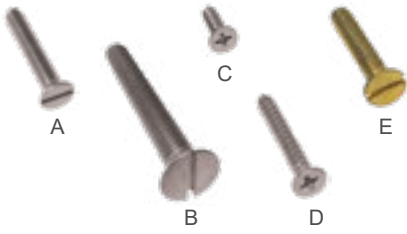

CLEAT SCREWS