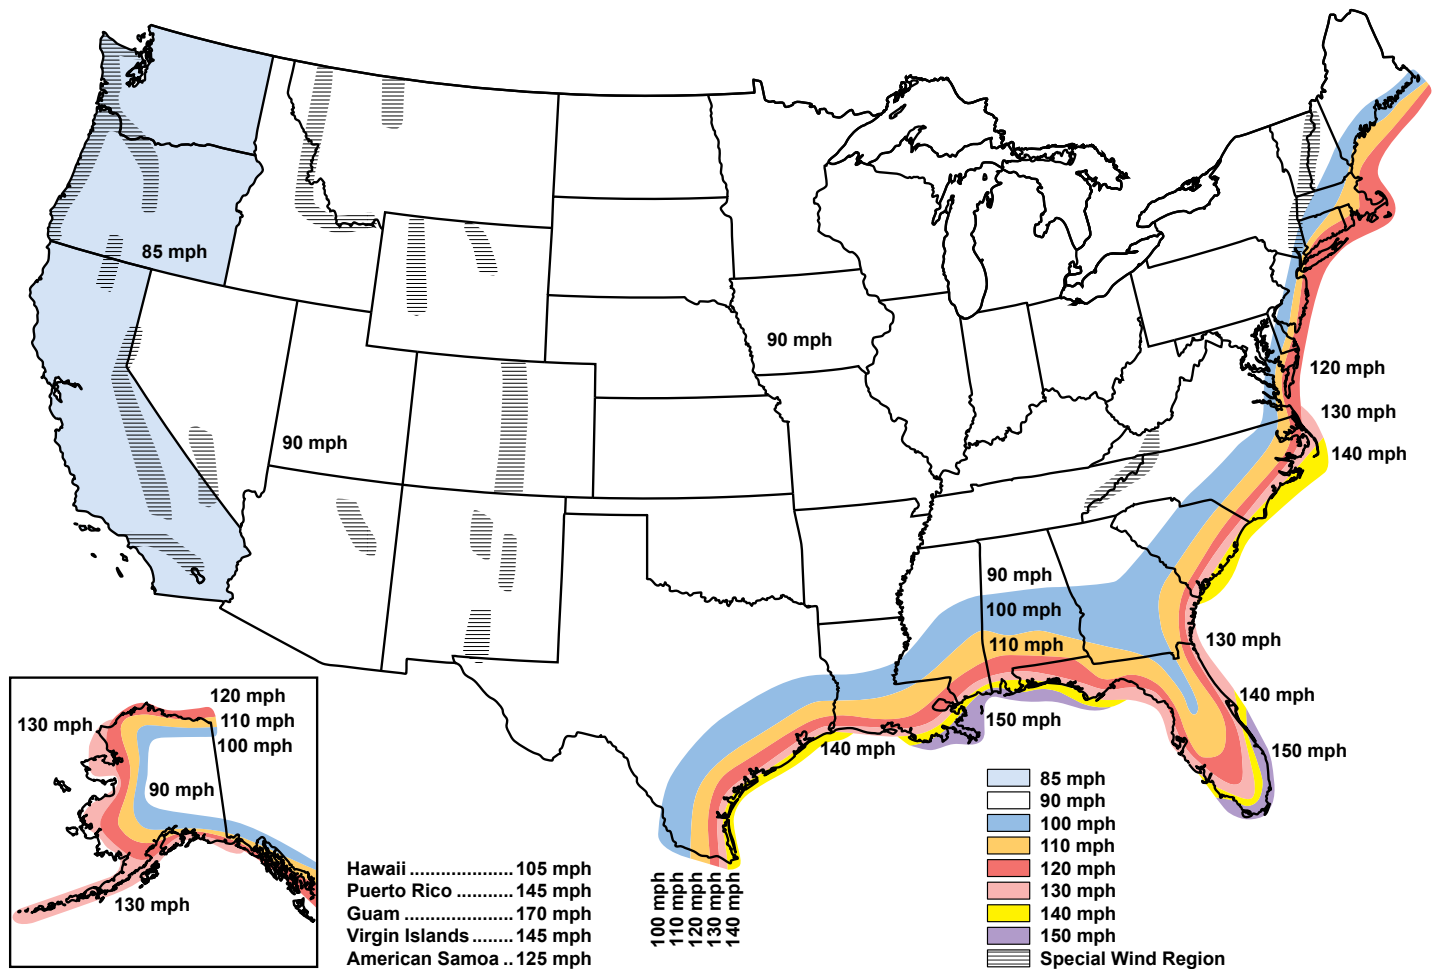

OUTDOOR FLAGPOLES

GROUND SET CONE TAPERED ALUMINUM FLAGPOLES WIND LOAD CHART

The map above shows the maximum steady wind expected at an elevation of thirty feet above ground level within a fifty-year period of recurrence. Areas with the same maximum constant or steady wind speed are indicated.

Because wind speeds are usually not constant, and gusts are involved, flagpoles (both flagged and unflagged) are listed in this catalog with a constant wind speed and a 1.3 gust factor.

Flagpoles and their associated wind speeds listed assume that ten percent of the overall length of the flagpole is buried at or near ground level per industry recommendations. Special engineering may be required for other applications such as wall or roof mounted flagpoles. Contact us for a prompt response regarding any situation that may require special engineering.

Safe flagpole design requires knowledge of the loads to which they will be subjected. Principal load acting on flagpoles is wind load and that load must be carefully determined. Maximum wind speeds to which flagpoles are exposed are dependent upon many factors such as geographical location, whether or not it is in the center of a large city, a small town's outskirts, seashore, at ground level or on the roof of a high building. Wind speeds generally are higher along coastal areas than inland. They are also higher in open country than in the center of cities. Wind speed also becomes greater as height above ground increases. Wind exerts a force on the pole as well as the flag, thus both loads must be added to determine total load. Flags of different sizes are designed to be flown from different poles.

It's important that flagpoles be selected which are capable of supporting the largest flag intended to be flown in the highest wind speed to which it will be subjected. Loads on flagpoles are resisted by the mounting foundation, roof, or wall to which it is secured.

- Specified wind speed calculations are based on nylon flag material and use of suggested flag size.
- All flagpole design calculations are in accordance with GUIDE SPECIFICATIONS FOR DESIGN LOADS OF METAL FLAGPOLES, ASNI/NAAMM FL 1001-07 Fifth Ed.

PLEASE NOTE: recommended flag sizes throughout this catalog do not represent a guarantee that the flag size shown may be safely flown in all wind speeds. When flying oversized flags or flags above the maximum wind rating, personal injury, flagpole damage or property damage can occur.

Signed and sealed engineering documentation is available upon request. In house NAAMM based loading calculations are available upon request at no charge. Signed and sealed engineering documents available for all states at a fee.