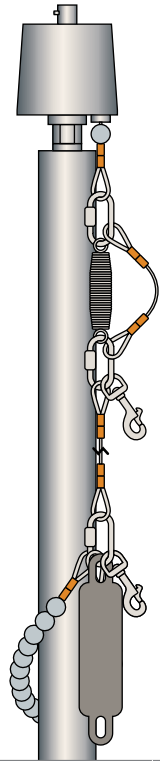

40' – 80' Poles

MODEL	EXPOSED HEIGHT	OVERALL LENGTH	# OF SECTIONS	BUTT DIA.	TOP DIA.	WALL	UNFLAGGED MAX. WIND SPEED	FLAGGED MAX. WIND SPEED	SUGGESTED FLAG SIZE	SHIPPING WEIGHT
ECX20IH	20'	23'	1	5"	3"	.125	250 MPH	120+ MPH	3' x 5'	129 lbs.
EC20IH	20'	23'	1	5"	3"	.188	315 MPH	120+ MPH	3' x 5'	147 lbs.
ECX25IH	25'	27'	1	5"	3"	.125	144 MPH	104 MPH	4' x 6'	139 lbs.
ECXA25IH	25'	27'	1	5"	3"	.156	192 MPH	117 MPH	4' x 6'	157 lbs.
EC25IH	25'	27'	1	6"	3-1/2"	.188	222 MPH	120+ MPH	4' x 6'	195 lbs.
ECXA30IH	30'	33'	1 or 2*	5"	3"	.156	119 MPH	91 MPH	5' x 8'	187 lbs.
ECL30IH	30'	33'	1	5"	3"	.188	131 MPH	100 MPH	5' x 8'	190 lbs.
ECA30IH	30'	33'	1 or 2*	6"	3-1/2"	.156	184 MPH	117 MPH	5' x 8'	239 lbs.
EC30IH	30'	33'	1 or 2*	6"	3-1/2"	.188	211 MPH	120+ MPH	5' x 8'	242 lbs.
ECXA35IH	35'	38-1/2'	1	5"	3"	.188	104 MPH	86 MPH	6' x 10'	241 lbs.
ECX35IH	35'	38-1/2'	1 or 2*	6"	3-1/2"	.156	122 MPH	91 MPH	6' x 10'	261 lbs.
ECA35IH	35'	38-1/2'	1 or 2*	7"	3-1/2"	.156	179 MPH	117 MPH	6' x 10'	280 lbs.
EC35IH	35'	38-1/2'	1 or 2*	7"	3-1/2"	.188	200 MPH	120 MPH	6' x 10'	290 lbs.
ECX40IH	40'	44'	2**	7"	3-1/2"	.156	125 MPH	91 MPH	8' x 12'	282 lbs.
ECA40IH	40'	44'	2**	8"	3-1/2"	.156	171 MPH	110 MPH	8' x 12'	319 lbs.
EC40IH	40'	44'	2**	8"	3-1/2"	.188	203 MPH	120 MPH	8' x 12'	319 lbs.
EC45IH	45'	49-1/2'	2**	8"	3-1/2"	.188	166 MPH	100 MPH	8' x 12'	371 lbs.
ECX50IH	50'	55'	3**	8"	3-1/2"	.188	118 MPH	85 MPH	10' x 15'	443 lbs.
EC50IH	50'	55'	3**	10"	4"	.188	185 MPH	115 MPH	10' x 15'	523 lbs.
ECX60IH	60'	66'	3**	10"	4"	.188	122 MPH	90 MPH	12' x 18'	675 lbs.
ECXA60IH	60'	66'	3**	10"	4"	.250	150 MPH	106 MPH	12' x 18'	764 lbs.
EC60IH	60'	66'	3**	12"	4"	.250	213 MPH	120 MPH	12' x 18'	843 lbs.
ECX70IH	70'	77'	3**	10"	4"	.312	127 MPH	91 MPH	15' x 25'	1042 lbs.
EC70IH	70'	77'	3**	12"	4"	.250	169 MPH	105 MPH	15' x 25'	988 lbs.
EC80IH	80'	88'	3**	12"	4"	.375	174 MPH	105 MPH	20' x 30'	1367 lbs.

* Flagpole models available in both one and two section styles; please specify when placing your order. Single section pole(s) will be shipped if not specified. **Add 10% to the pricing for two section style flagpoles.**

** Flagpole models available in multi-piece pole(s) only.