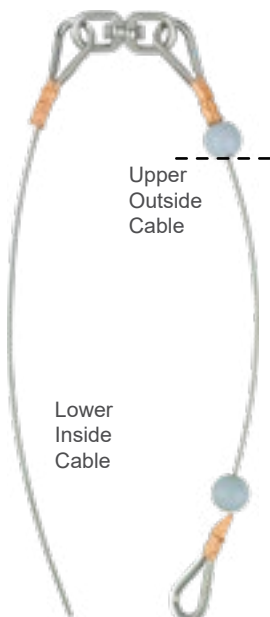

ITEM #	EXPOSED HT. OF FLAGPOLE	LOWER INSIDE CABLE		UPPER OUTSIDE CABLE		1-5	6+	LBS.
		DIA.	LEN.	DIA.	LEN.			
360056	20'	3/32"	17'	1/8"	17'	$156	$143	1.4
360332	25**	3/32"	21'	1/8"	21'	176	153	1.6
360057	25'	1/8"	21'	1/8"	21'	176	153	1.9
360333	30**	3/32"	27'	1/8"	27'	188	168	1.9
360058	30'	1/8"	27'	1/8"	27'	188	168	2.2
360334	35**	3/32"	31-1/2'	1/8"	31-1/2'	199	180	2.1
360059	35'	1/8"	31-1/2'	1/8"	31-1/2'	199	180	2.5
360060	40'	1/8"	37'	3/16"	37'	217	198	4.2
360061	45'	1/8"	42'	3/16"	42-1/2'	227	206	4.6
360062	50'	1/8"	46'	3/16"	46-1/2'	249	220	5.1
360063	60'	1/8"	56-1/2'	3/16"	57'	309	280	6.1
360064	70'	1/8"	66-1/2'	3/16"	67'	329	294	7.0
360065	78'	1/8"	74-1/2'	3/16"	75'	338	309	7.8
360066	80'	1/8"	76-1/2'	3/16"	77'	348	318	8.0
360067	90'	1/8"	86-1/2'	3/16"	87'	444	400	8.9
360068	100'	1/8"	96-1/2'	3/16"	97'	472	432	9.9
360069	110'	1/8"	106-1/2'	3/16"	107'	492	444	11
360070	120'	1/8"	116-1/2'	3/16"	117'	502	451	12
360071	130'	1/8"	126-1/2'	3/16"	127'	577	521	13
360072	140'	1/8"	136-1/2'	3/16"	137'	596	533	14
360073	150'	1/8"	146-1/2'	3/16"	147'	637	577	15
360074	160'	1/8"	156-1/2'	3/16"	157'	679	616	16
360075	170'	1/8"	166-1/2'	3/16"	167'	719	649	17
360076	180'	1/8"	176-1/2'	3/16"	177'	802	719	18
360077	190'	1/8"	186-1/2'	3/16"	187'	861	776	19
360078	200'	1/8"	196-1/2'	3/16"	197'	948	850	20

*To be used with 5" diameter poles with our M-5 Winch installed.