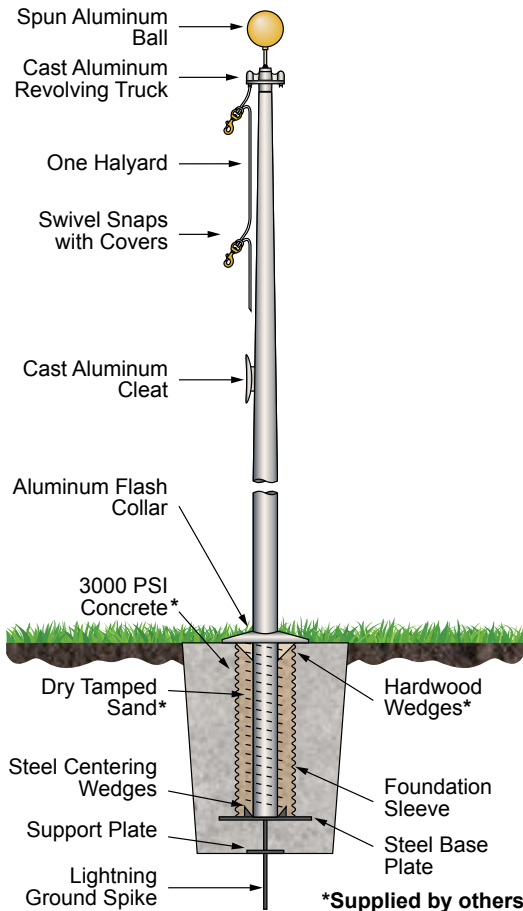

ECONOMY EXTRA SERIES

External Halyard Ground Set Cone Tapered Aluminum Flagpoles

STANDARD ACCESSORIES

- Gold anodized aluminum ball ornament
- Cast aluminum revolving truck w/pulley
- Solid braided polyester halyard
- Swivel flag snaps w/vinyl snap covers
- Cast aluminum cleat with mounting screws
- Spun aluminum flash collar
- Galvanized steel foundation sleeve

MODEL	EXPOSED HEIGHT	OVERALL LENGTH	# OF SECTIONS	BUTT DIA.	TOP DIA.	WALL	UNFLAGGED MAX. WIND SPEED	FLAGGED MAX. WIND SPEED	SUGGESTED FLAG SIZE	SHIPPING WEIGHT
ECX20	20'	23'	1	5"	3"	.125	255 MPH	120+ MPH	3' x 5'	119 lbs.
ECX25	25'	27'	1	5"	3"	.125	137 MPH	105 MPH	4' x 6'	129 lbs.
ECX30	30'	33'	1 or 2*	5"	3"	.125	104 MPH	85 MPH	5' x 8'	154 lbs.
ECX35	35'	38-1/2'	1 or 2*	6"	3-1/2"	.156	119 MPH	91 MPH	6' x 10'	237 lbs.
ECX40	40'	44'	2**	7"	3-1/2"	.156	122 MPH	91 MPH	8' x 12'	272 lbs.
ECX50	50'	55'	3**	8"	3-1/2"	.188	118 MPH	85 MPH	10' x 15'	433 lbs.
ECX60	60'	66'	3**	10"	4"	.188	122 MPH	90 MPH	12' x 18'	665 lbs.
ECX70	70'	77'	3**	10"	4"	.312	127 MPH	91 MPH	15' x 25'	1032 lbs.

* Flagpole models available in both one and two section styles; please specify when placing your order. Single section pole(s) will be shipped if not specified. **Add 10% to the pricing for two section style flagpoles.**

** Flagpole models available in multi-piece pole(s) only.

SATIN

MODEL	ITEM #	1-2	3-6	7+
ECX20	320193	$1,910	$1,800	$1,670
ECX25	320194	1,990	1,910	1,790
ECX30	320195	2,210	2,130	1,990
ECX35	320196	3,430	3,270	3,020
ECX40	320197	5,020	4,770	4,500
ECX50	320198	7,120	6,740	6,370
ECX60	320199	10,320	9,970	9,280
ECX70	320200	16,550	15,730	14,890

CLEAR ANODIZED

MODEL	ITEM #	1-2	3-6	7+
ECX20	320201	$2,320	$2,230	$2,120
ECX25	320202	2,530	2,390	2,230
ECX30	320203	2,840	2,720	2,600
ECX35	320204	4,210	4,000	3,800
ECX40	320205	5,970	5,760	5,410
ECX50	320206	8,560	8,160	7,720
ECX60	320207	12,420	11,810	11,190
ECX70	320208	19,350	18,390	17,360

BRONZE ANODIZED

MODEL	ITEM #	1-2	3-6	7+
ECX20	320209	$2,400	$2,260	$2,150
ECX25	320210	2,580	2,440	2,290
ECX30	320211	2,870	2,760	2,580
ECX35	320212	4,320	4,120	3,870
ECX40	320213	6,250	5,920	5,610
ECX50	320214	8,850	8,380	7,930
ECX60	320215	12,850	12,220	11,520
ECX70	320216	19,750	18,770	17,800

BLACK ANODIZED

MODEL	ITEM #	1-2	3-6	7+
ECX20	320217	$2,540	$2,390	$2,240
ECX25	320218	2,750	2,590	2,400
ECX30	320219	3,080	2,960	2,780
ECX35	320220	4,620	4,370	4,120
ECX40	320221	6,530	6,220	5,820
ECX50	320222	9,250	8,780	8,340
ECX60	320223	13,470	12,830	12,110
ECX70	320224	20,520	19,530	18,450

Add $60.00 to any of the flagpole pricing above for double-cleat/double-halyard flagpoles.