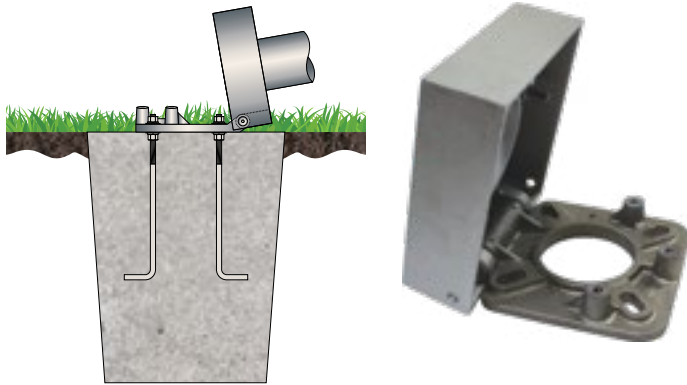

TILTING SHOE BASE FLAGPOLES

All of the cone tapered aluminum flagpoles on [pages 101 through 114](#) with a 3", 4", 5" or 6" butt diameter can be supplied with a tilting shoe base. The tilting base is circumferentially welded to the base eliminating the need for a flash collar. The hinged portion of the base is held in place by (3) stainless steel, Allen head bolts and pivots on a solid aluminum pivot rod. Anchor bolts are furnished for mounting to a concrete base. Not recommended for nautical poles.

- Maximum flagpole height for Tilting Shoe Base mount is 30' exposed
- Tilting Shoe Base is not available with the Hurricane Series Flagpoles
- Adding any Shoe Base mount will reduce the wind rating of the flagpole
- Shoe Base mounts are recommended for grade level mounting only

FOR TILTING SHOE BASE FLAGPOLES, ADD THE FOLLOWING PRICING TO ANY OF THE FLAGPOLES ON [PAGES 101-114](#).

ITEM#	BUTT DIA.	1-2	3-6	7+
323882	3"	$800	$780	$710
323883	4"	970	910	880
323884	5"	990	960	890
323885	6"	990	960	890

SHOE BASE FLAGPOLES

All cone tapered aluminum flagpoles up to 8" butt diameter on [pages 101 through 114](#) can be supplied with a shoe base mounting system. The aluminum base is circumferentially welded to the flagpole shaft. A high profile spun aluminum flash collar is supplied as standard unless otherwise specified. Anchor bolts are furnished for mounting to a concrete base. In addition to a shoe base, a mandrel is inserted into pole for added structural support.

- Adding any Shoe Base mount will reduce the wind rating of the flagpole
- Shoe Base mounts are recommended for grade level mounting only