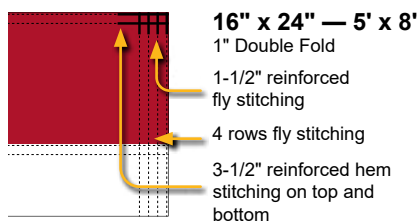

FLY ENDS

HEADERS

12" x 18"
HEADER: 1" heavy-duty, bright white cotton polyester blend army duck cloth.
GROMMETS: Two solid brass #1 flat rimmed grommets.

16" x 24" — 5' x 8'
HEADER: 1-1/2" heavy-duty, bright white cotton polyester blend army duck cloth.
GROMMETS: Two solid brass #2 rolled rimmed with tooth washer grommets.