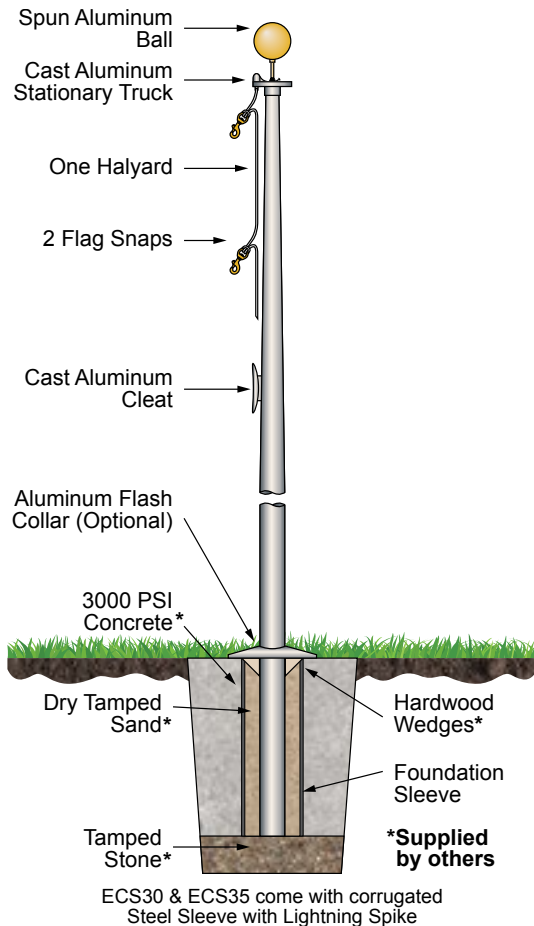

SPECIAL BUDGET SERIES

External Halyard Ground Set Cone Tapered Aluminum Flagpoles

STANDARD ACCESSORIES

- Gold anodized aluminum ball ornament
- Cast aluminum stationary truck w/pulley (ECS35 has a revolving truck as standard)
- Solid braided polyester halyard
- Cast aluminum cleat with mounting screws
- Metal swivel flag snaps w/vinyl covers
- Flash collar not included as standard equipment for this series
- PVC foundation sleeve (ECS30 & ECS35 poles have a galvanized steel sleeve as standard)

MODEL	EXPOSED HEIGHT	OVERALL LENGTH	# OF SECTIONS	BUTT DIA.	TOP DIA.	WALL	UNFLAGGED MAX. WIND SPEED	FLAGGED MAX. WIND SPEED	SUGGESTED FLAG SIZE	SHIPPING WEIGHT
ECSS15	15'	17'	1	3"	1-7/8"	.125	170 MPH	120 MPH	3' x 5'	45 lbs.
ECSS20	20'	22'	1 or 3**	3"	1-7/8"	.125	118 MPH	85 MPH	3' x 5'	54 lbs.
ECSS25	25'	27'	1 or 4**	3"	1-7/8"	.125	89 MPH	65 MPH	4' x 6'	64 lbs.
ECS20	20'	22'	1	3-1/2"	2-3/8"	.125	128 MPH	96 MPH	3' x 5'	61 lbs.
ECS25	25'	27'	1	3-1/2"	2-3/8"	.125	95 MPH	77 MPH	4' x 6'	73 lbs.
ECS30	30'	33'	1 or 2*	4"	2-3/8"	.125	88 MPH	50 MPH	5' x 8'	125 lbs.
ECS35	35'	38-1/2'	1 or 2*	5"	3"	.156	92 MPH	76 MPH	6' x 10'	213 lbs.

* Flagpole models available in both one and two section styles; please specify when placing your order. Single section pole(s) will be shipped if not specified. **Add 10% to the pricing for two section style flagpoles.**

** Flagpole models also available in multi-piece pole(s); See pricing at bottom.

SATIN

MODEL	ITEM #	1-2	3-6	7+
ECSS15	320259	$700	$640	$590
ECSS20	320260	800	780	750
ECSS25	320261	940	910	830
ECS20	320262	1,160	1,100	990
ECS25	320263	1,330	1,280	1,190
ECS30	320264	1,460	1,390	1,300
ECS35	320265	2,260	2,180	2,030

CLEAR ANODIZED

MODEL	ITEM #	1-2	3-6	7+
ECSS15	320268	$910	$840	$810
ECSS20	320269	1,080	1,010	950
ECSS25	320270	1,300	1,220	1,180
ECS20	320271	1,490	1,430	1,330
ECS25	320272	1,730	1,650	1,510
ECS30	320273	1,950	1,840	1,730
ECS35	320274	2,890	2,780	2,610

BRONZE ANODIZED

MODEL	ITEM #	1-2	3-6	7+
ECSS15	320277	$930	$910	$840
ECSS20	320278	1,140	1,080	1,000
ECSS25	320279	1,350	1,300	1,230
ECS20	320280	1,560	1,490	1,410
ECS25	320281	1,770	1,670	1,580
ECS30	320282	2,040	1,940	1,830
ECS35	320283	3,030	2,870	2,750

BLACK ANODIZED

MODEL	ITEM #	1-2	3-6	7+
ECSS15	320286	$960	$930	$870
ECSS20	320287	1,220	1,180	1,080
ECSS25	320288	1,430	1,380	1,300
ECS20	320289	1,590	1,500	1,460
ECS25	320290	1,830	1,730	1,620
ECS30	320291	2,170	2,070	1,950
ECS35	320292	3,230	3,080	2,890

Add $60.00 to any of the flagpole pricing above for double-cleat/double-halyard flagpoles. Add $38.00 for flash collar.