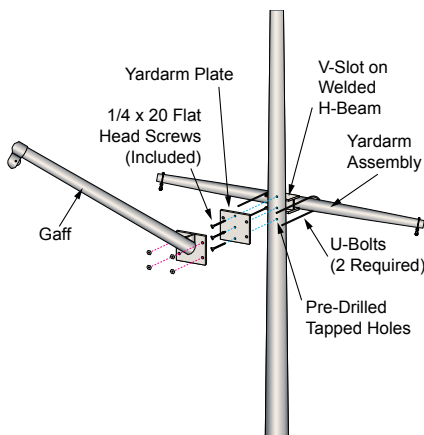

YARDARM & GAFF ASSEMBLY DETAIL