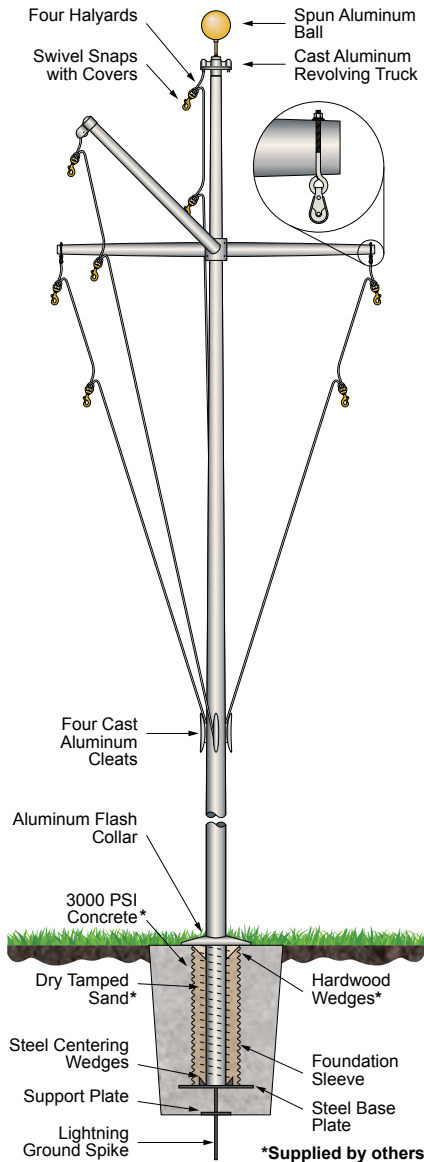

SINGLE MAST NAUTICAL SERIES WITH YARDARM & GAFF

External Halyard Ground Set Cone Tapered Aluminum Flagpoles