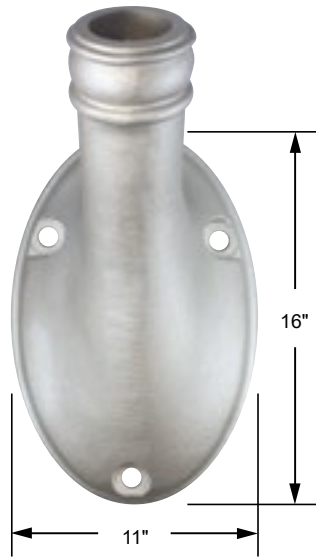

ECOM

2-3/8" Diameter Poles Only
45° Angle Only

Mounting holes depicted are representations only and do not show actual bolt patterns. Templates are available upon request. Mounting back plate not included.

All Models are Cone Tapered Except the ECOS Models which are Non-Tapering Poles

MODEL	OVERALL LENGTH	CONE TAPERED	NON-TAPERED	BUTT DIA.	TOP DIA.	WALL	SUGGESTED FLAG SIZE	SHIPPING WEIGHT
ECOM8	8'	•		2-3/8"	1-7/8"	.140	3' x 5'	51 lbs.
ECOM10	10'	•		2-3/8"	1-7/8"	.140	3' x 5'	58 lbs.
ECOM12	12'	•		2-3/8"	1-7/8"	.140	3' x 5'	58 lbs.
ECOST8	8'	•		3"	1-7/8"	.125	3' x 5'	36 lbs.
ECOST10	10'	•		3"	1-7/8"	.125	3' x 5'	39 lbs.
ECOS8	8'		•	3"	3"	.125	3' x 5'	35 lbs.
ECOS10	10'		•	3"	3"	.125	3' x 5'	38 lbs.
ECO8	8'	•		3-1/2"	2-3/8"	.125	3' x 5'	54 lbs.
ECO10	10'	•		3-1/2"	2-3/8"	.125	3' x 5'	58 lbs.
ECO12	12'	•		3-1/2"	2-3/8"	.125	3' x 5'	62 lbs.
ECO16	16'	•		3-1/2"	2-3/8"	.125	3' x 5'	71 lbs.

STANDARD ACCESSORIES

- Gold anodized aluminum ball ornament
- Cast aluminum stationary truck
- Solid braided polyester halyard
- Swivel flag snaps with vinyl covers
- Cast aluminum cleat with mounting screws
- Cast aluminum mounting brackets.
- If thru wall bolts are required, please advise length of bolt needed.