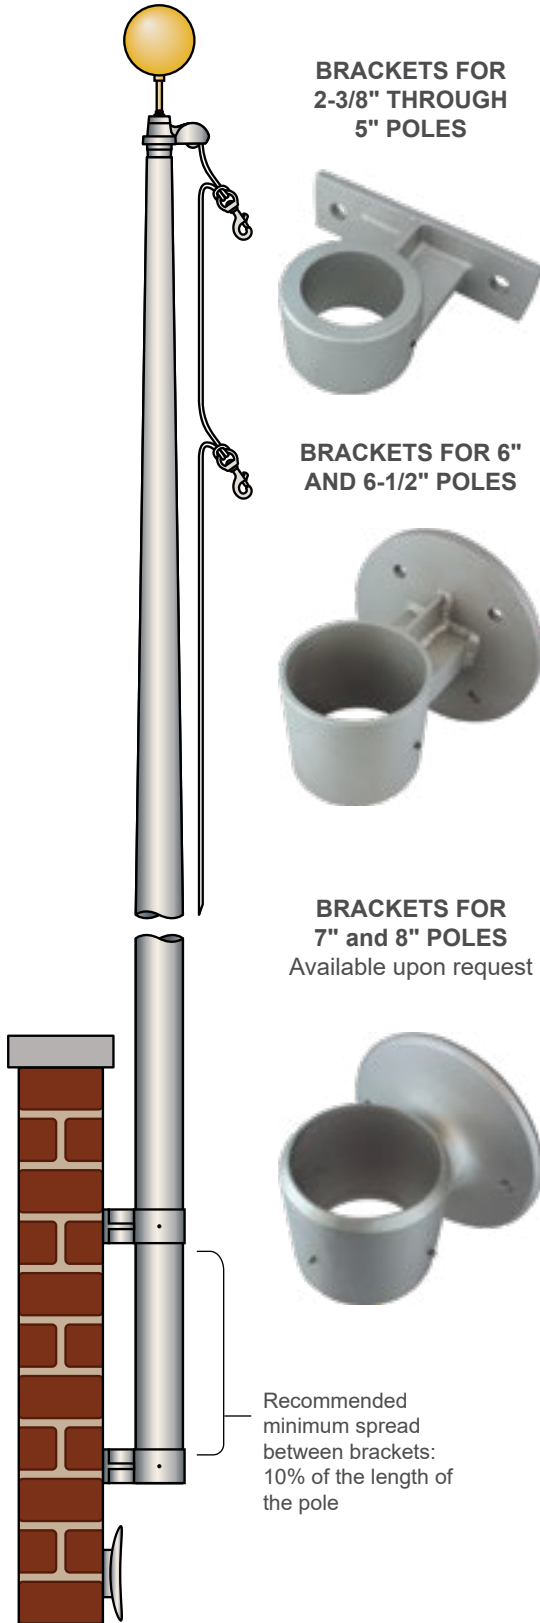

Illustration depicting
5-6" butt dia. poles

OUTDOOR FLAGPOLES | Vertical Wall Mount

VERTICAL WALL MOUNT SERIES

External Halyard Cone Tapered Aluminum Flagpoles