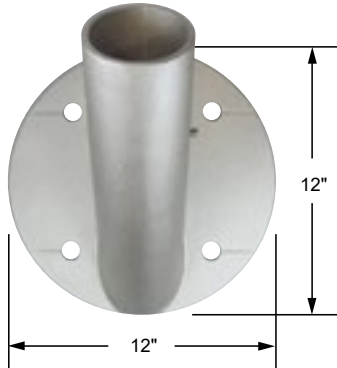

*Satin brackets can be used with both Satin and Clear Anodized poles

OUTDOOR FLAGPOLES | Outrigger Wall Mount

OUTRIGGER WALL MOUNT SERIES

External Halyard Aluminum Flagpoles

ECOST & ECOS

3" Diameter Poles Only
45° Angle Only