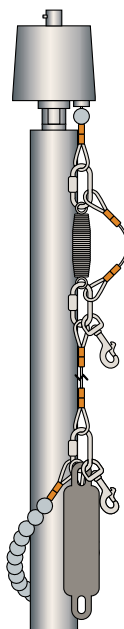

40' – 80' Poles

SATIN

MODEL	ITEM #	1-2	3-6	7+
ECH25IH	324137	$6,670	$6,450	$6,230
ECH30IH	324138	8,320	8,000	7,680
ECH35IH	324139	9,090	8,690	8,370
ECH40IH	324140	10,370	9,950	9,550
ECH50IH	324141	16,980	16,270	15,630

CLEAR ANODIZED

MODEL	ITEM #	1-2	3-6	7+
ECH25IH	324142	$7,350	$7,070	$6,770
ECH30IH	324143	9,190	8,840	8,480
ECH35IH	324144	10,250	9,830	9,430
ECH40IH	324145	11,730	11,260	10,820
ECH50IH	324146	19,050	18,260	17,550

BRONZE ANODIZED

MODEL	ITEM #	1-2	3-6	7+
ECH25IH	324147	$7,560	$7,290	$6,950
ECH30IH	324148	9,350	8,950	8,630
ECH35IH	324149	10,520	10,130	9,690
ECH40IH	324150	12,060	11,550	11,130
ECH50IH	324151	19,540	18,780	17,990

BLACK ANODIZED

MODEL	ITEM #	1-2	3-6	7+
ECH25IH	324152	$7,800	$7,520	$7,190
ECH30IH	324153	9,660	9,280	8,890
ECH35IH	324154	10,950	10,530	10,130
ECH40IH	324155	12,570	12,080	11,540
ECH50IH	324156	20,230	19,450	18,670