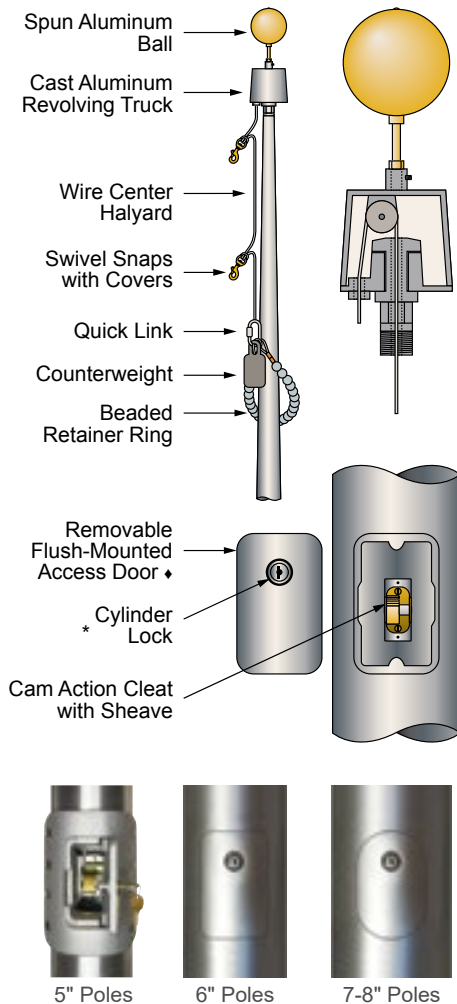

STANDARD ACCESSORIES

- Gold anodized aluminum ball ornament
- Cast aluminum revolving truck on all flagpole models
- Nylon wire center halyard
- Swivel flag snaps w/vinyl snap covers
- Retainer ring and counterweight
- Stainless steel quick link
- Cam action cleat (accessible behind a lockable access door)
- Spun aluminum flash collar
- Galvanized steel foundation sleeve

MODEL	EXPOSED HEIGHT	OVERALL LENGTH	# OF SECTIONS	BUTT DIA.	TOP DIA.	WALL	UNFLAGGED MAX. WIND SPEED	FLAGGED MAX. WIND SPEED	SUGGESTED FLAG SIZE	SHIPPING WEIGHT
ECXV20	20'	23'	1	5"	3"	.125	250 MPH	120+ MPH	3' x 5'	129 lbs.
ECV20	20'	23'	1	5"	3"	.188	315 MPH	120+ MPH	3' x 5'	142 lbs.
ECXV25	25'	27'	1	5"	3"	.125	144 MPH	104 MPH	4' x 6'	139 lbs.
ECXAV25	25'	27'	1	5"	3"	.156	192 MPH	117 MPH	4' x 6'	152 lbs.
ECV25	25'	27'	1	6"	3-1/2"	.188	222 MPH	120+ MPH	4' x 6'	197 lbs.
ECXAV30	30'	33'	1 or 2*	5"	3"	.156	119 MPH	91 MPH	5' x 8'	185 lbs.
ECLV30	30'	33'	1	5"	3"	.188	127 MPH	96 MPH	5' x 8'	185 lbs.
ECAV30	30'	33'	1	6"	3-1/2"	.156	184 MPH	117 MPH	5' x 8'	224 lbs.
ECV30	30'	33'	1	6"	3-1/2"	.188	211 MPH	120+ MPH	5' x 8'	227 lbs.
ECXV35	35'	38-1/2'	1	6"	3-1/2"	.156	122 MPH	91 MPH	6' x 10'	247 lbs.
ECAV35	35'	38-1/2'	1	7"	3-1/2"	.156	179 MPH	117 MPH	6' x 10'	261 lbs.
ECV35	35'	38-1/2'	1	7"	3-1/2"	.188	200 MPH	120 MPH	6' x 10'	281 lbs.
ECXV40	40'	44'	2**	7"	3-1/2"	.156	125 MPH	91 MPH	8' x 12'	294 lbs.
ECV40	40'	44'	2**	8"	3-1/2"	.188	195 MPH	120 MPH	8' x 12'	319 lbs.

* Flagpole models available in both one and two section styles; please specify when placing your order. Single section pole(s) will be shipped if not specified. **Add 10% to the pricing for two section style flagpoles.**

** Flagpole models available in multi-piece pole(s) only.

SATIN

MODEL	ITEM #	1-2	3-6	7+
ECXV20	320409	$2,470	$2,260	$2,190
ECV20	320410	2,960	2,830	2,670
ECXV25	320411	2,730	2,580	2,470
ECXAV25	320412	3,040	2,900	2,740
ECV25	320413	4,010	3,810	3,620
ECXAV30	320415	3,380	3,180	3,020
ECLV30	320888	3,540	3,380	3,240
ECAV30	320416	3,910	3,690	3,520
ECV30	320417	4,130	3,960	3,730
ECXV35	320419	4,130	3,960	3,730
ECAV35	320420	4,670	4,410	4,210
ECV35	320421	5,350	5,040	4,780
ECXV40	320422	5,760	5,510	5,170
ECV40	320424	7,100	6,680	6,370

CLEAR ANODIZED

MODEL	ITEM #	1-2	3-6	7+
ECXV20	320425	$2,900	$2,790	$2,680
ECV20	320426	3,540	3,340	3,190
ECXV25	320427	3,240	3,090	2,910
ECXAV25	320428	3,660	3,520	3,320
ECV25	320429	4,600	4,360	4,120
ECXAV30	320431	4,030	3,800	3,630
ECLV30	320889	4,150	3,910	3,760
ECAV30	320432	4,730	4,480	4,210
ECV30	320433	4,970	4,710	4,460
ECXV35	320435	5,040	4,790	4,570
ECAV35	320436	5,640	5,370	5,030
ECV35	320437	6,320	5,960	5,660
ECXV40	320438	6,890	6,560	6,220
ECV40	320440	8,440	7,990	7,590

BRONZE ANODIZED

MODEL	ITEM #	1-2	3-6	7+
ECXV20	320441	$3,010	$2,880	$2,720
ECV20	320442	3,630	3,430	3,220
ECXV25	320443	3,400	3,180	3,030
ECXAV25	320444	3,750	3,590	3,400
ECV25	320445	4,650	4,440	4,180
ECXAV30	320447	4,150	3,970	3,730
ECLV30	320890	4,220	4,040	3,900
ECAV30	320448	4,770	4,530	4,310
ECV30	320449	5,040	4,790	4,570
ECXV35	320451	5,170	4,900	4,650
ECAV35	320452	5,820	5,500	5,200
ECV35	320453	6,510	6,180	5,870
ECXV40	320454	7,090	6,720	6,380
ECV40	320456	8,600	8,190	7,720

BLACK ANODIZED

MODEL	ITEM #	1-2	3-6	7+
ECXV20	320457	$3,090	$2,910	$2,790
ECV20	320458	3,730	3,520	3,280
ECXV25	320459	3,540	3,350	3,100
ECXAV25	320460	3,910	3,700	3,530
ECV25	320461	4,850	4,600	4,350
ECXAV30	320463	4,310	4,080	3,870
ECLV30	320891	4,390	4,200	4,030
ECAV30	320464	5,010	4,760	4,530
ECV30	320465	5,290	5,020	4,770
ECXV35	320467	5,460	5,150	4,870
ECAV35	320468	6,070	5,760	5,480
ECV35	320469	6,770	6,460	6,070
ECXV40	320470	7,380	6,990	6,620
ECV40	320472	8,890	8,480	8,030

♦ 5" diameter poles supplied with a hinged access door and frame unit. 6" and larger diameter poles supplied with a removable flush-mounted access door which is internally framed for added strength.